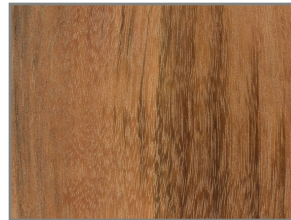

24" x 24" WOOD DECK TILE

48" x 24" WOOD DECK TILE

ITAUBA [ITA]

IPE [IPE]

TIGERWOOD [TIG]

CUMARU [CUM]

BLACK LOCUST [BLA]

MASSARANDUBA [MAS]