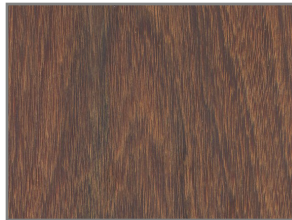

Wood Deck Tiles come in two standard sizes: 24" x 24" squares and 48" x 24" rectangles. Each wood option below can be ordered in either size to suit your decking needs and design aesthetic.

IPE [IPE]

* Special order product