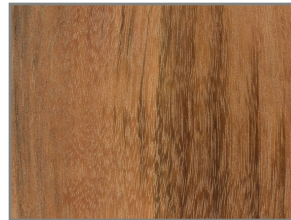

24" x 24" WOOD DECK TILE

48" x 24" WOOD DECK TILE

ITAUBA [ITA]

IPE [IPE]

TIGERWOOD [TIG] *

CUMARU [CUM] *

BLACK LOCUST [BLA] *

MASSARANDUBA [MAS] *